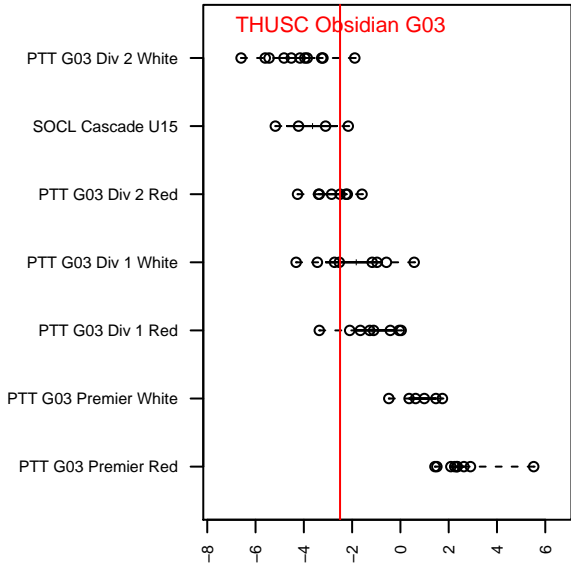

THUSC Obsidian G03

Tualatin Hills United SC
 Tualatin Hills, OR
 G03 total strength=948
 attack=1.89 defense=1.47
 fall league = PTT G03 Div 2 Red
 spr league = Spr OYS G03 Div 2 Red

alt names used:
 THUSC 03G United Obsidian
 THUSC Obsidian
 THUSC OBSIDIAN (OR)
 THUSC 03G United Obsidian
 THUSC 03G United Obsidian

Venues played:
 2016 Oswego Nike Cup Bronze U14
 2016 Chinook Cup Silver 14
 2016 PTT G03 Division 2 Red
 2016 OYS Founders Cup G03
 2016 Spr OYS G03 Division 2 Red

THUSC Obsidian G03
 Dots are actual minus expected GF (blue circles) and GA (red triangles).
 Blue line is smoothed change in attack strength. Red is smoothed change in defense strength.

**attack and defense variance (black dot)
relative to other teams
and top 10 in region**

**attack and defense rating
relative to others at age
and all opponents in last 13 months**

Performance relative to 13 month average